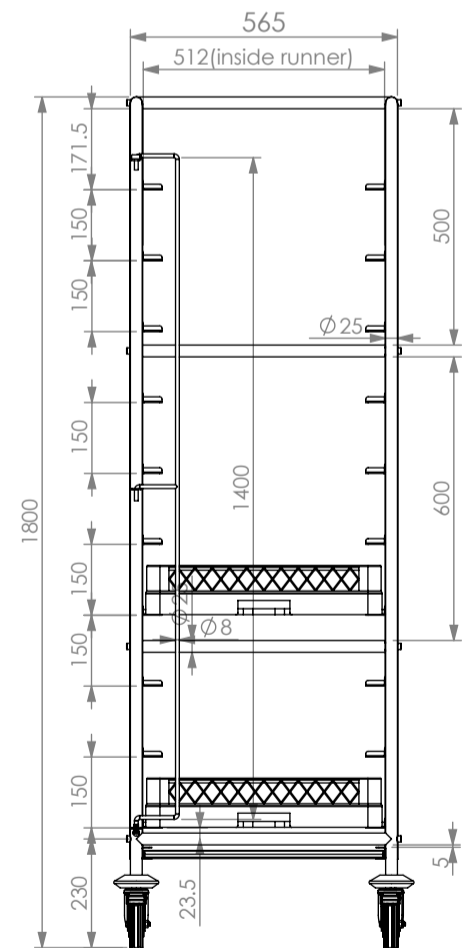

SIMPLY STAINLESS

Modular Sinks, Tables & Shelving

SPECIFICATION	
Frames	- 25x25x1.2mm stainless steel round tube. - Heavy duty nylon \varnothing 100mm swivel castors, 2x locking and 2x non-locking.
Runners	- 1.2mm gauge, no. 4 Finnish. - High quality stainless steel.
Shelf	- Removeable shelf - 1.2mm gauge, no. 4 Finnish. - High quality stainless steel.

36-MDBT	Mobile Dishwasher Basket Trolley		
	Product Code	Dimensions (mm)	Unit weight (Kg)
	36-MDBT	565x547x1800	30